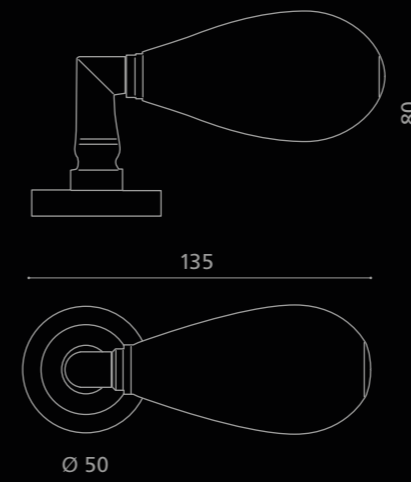

GOCCIA White/Gold

Fori chiave disponibili / Available key holes

GOCCIA Black/Silver

Fori chiave disponibili / Available key holes