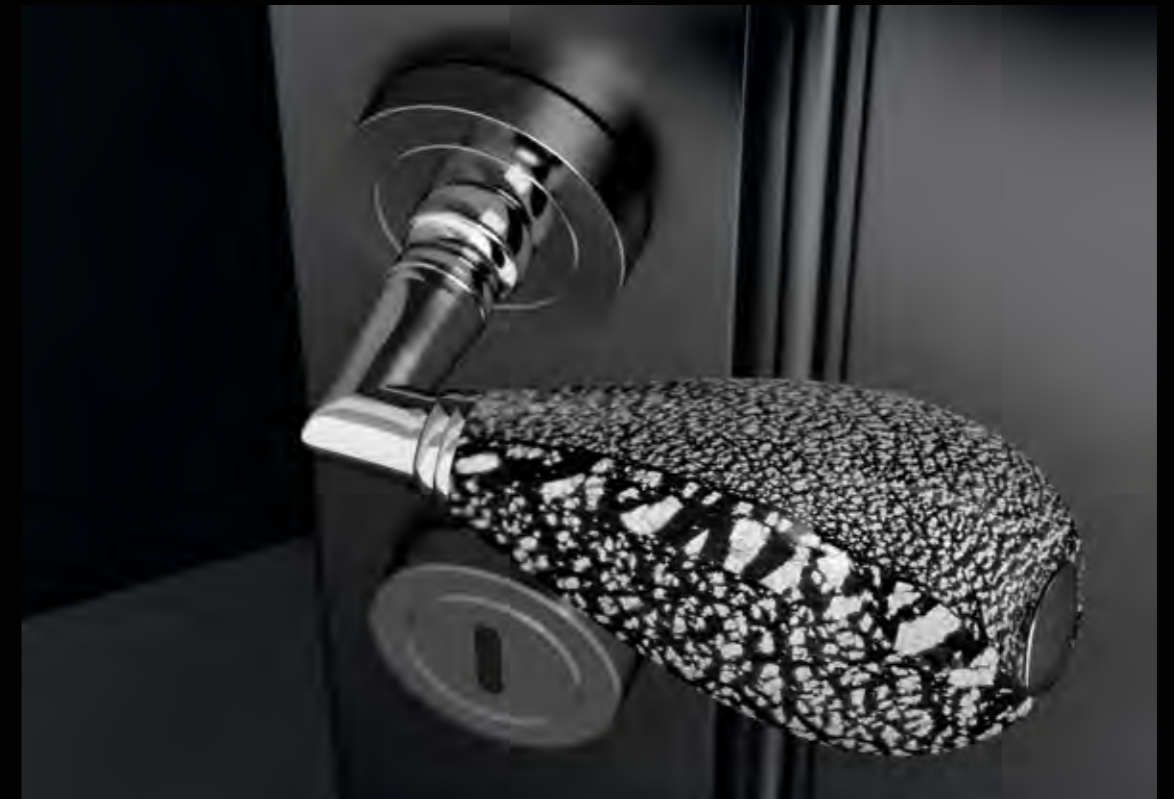

GOCCIA Black/Silver

GOCCIANFAF4OP2PT
Maniglia in vetro soffiato di Murano opale nero / foglia argento.
Montatura in ottone cromato con bocchetta patent.
*Blown Murano glass door handle, opal black / silver leaf.
Chrome plated brass base with patent key hole.*