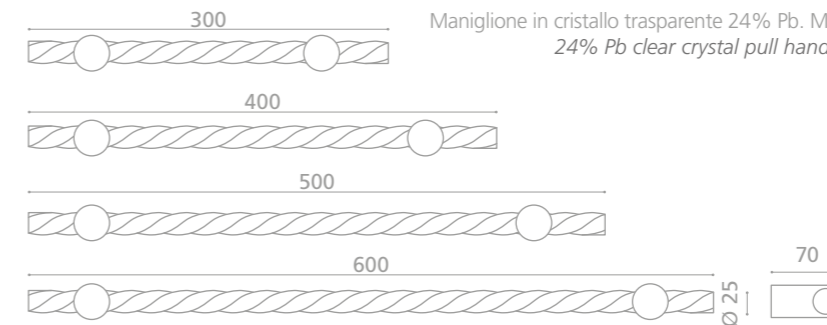

P405 Ø 25 - 30

P906 Ø 20

MANIGLIONI *PULL HANDLES*
MANIGLIETTE *FURNITURE HANDLES*

PROFILI

Cristallo
DE'MEDICI®
Pb 24%

PF40T01F1
Maniglione in cristallo trasparente. Montature in ottone lucido (L. 400 mm).
Clear crystal pull handle. Polished brass bases (L. 400 mm).

PF40S01F4
Maniglione in cristallo satinato. Montature in ottone cromato (L. 400 mm).
Mat crystal pull handle. Chrome plated brass bases (L. 400 mm).

TORCÉ

Cristallo
DE'MEDICI®
Pb 24%

TR60T01F4
Maniglione in cristallo trasparente 24% Pb. Montature in ottone cromato (L. 600 mm).
24% Pb clear crystal pull handle. Chrome plated brass bases (L. 600 mm).

TR60T01F1
Maniglione in cristallo trasparente 24% Pb. Montature in ottone lucido (L. 600 mm).
24% Pb clear crystal pull handle. Polished brass bases (L. 600 mm).

M510

Cristallo
DE' MEDICI[®]
Pb 24%

M510T01F4CF96
Maniglia in cristallo trasparente.
Montature in ottone cromato (L. 130 mm).
(filettatura 4ma).
Clear crystal furniture handle.
Chrome plated brass bases (L. 130 mm).
(thread M4).