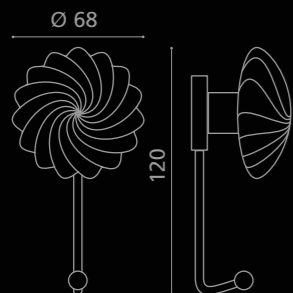

TORCÉ Coat - P701

Florence Glass
ATELIER

SFERA Coat - P707

GEO Coat - P708

Florence Glass
ATELIER