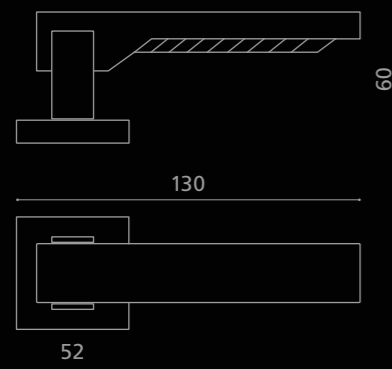

Fori chiave disponibili / Available key holes

WINDT01F4OP2
Maniglia in cristallo trasparente 24% Pb, molato a mano con mole a pietra.
Montatura in ottone cromato.
*Hand bevelled in stone, 24%Pb clear crystal door handle.
Chrome plated brass base.*

Fori chiave disponibili / Available key holes