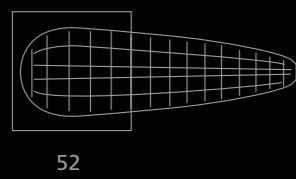

Chrome plated brass base with patent key hole.

ARIUS[®] 9
H O M E

LUXORHT01F1OP9PT

Maniglia in cristallo trasparente 24% Pb, molato a mano con mole a pietra. Montatura in ottone lucido con bocchetta patent.
Hand bevelled in stone, 24%Pb clear crystal door handle. Polished brass base with patent key hole.