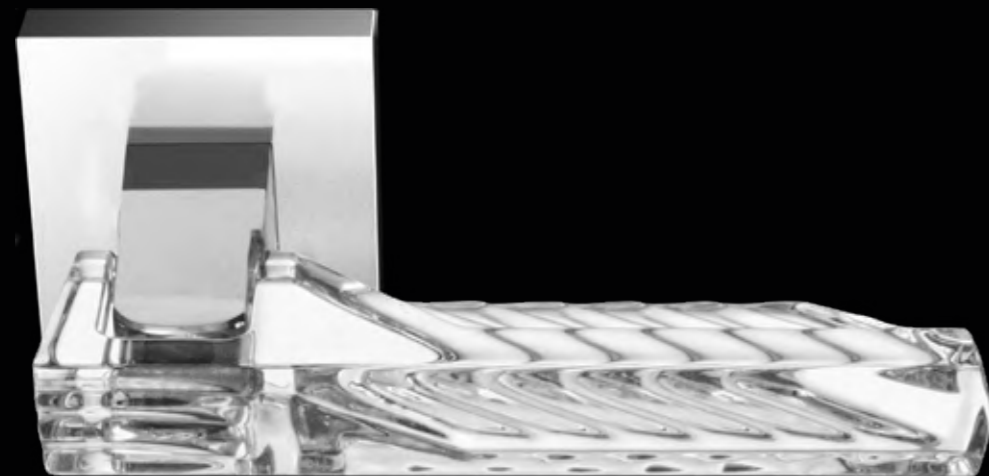

ARKADHT01F4OP9
Maniglia in cristallo trasparente 24% Pb, molato a mano con mole a pietra.
Montatura in ottone cromato.
*Hand bevelled in stone, 24%Pb clear crystal door handle.
Chrome plated brass base.*