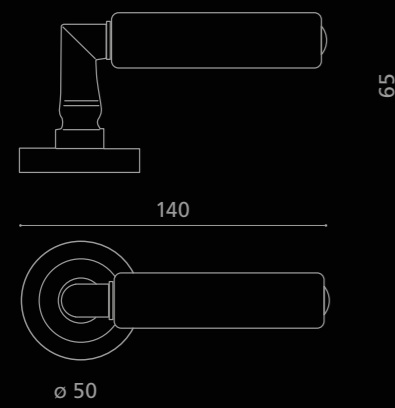

KIKKA Marble

Marmo
CARRARA