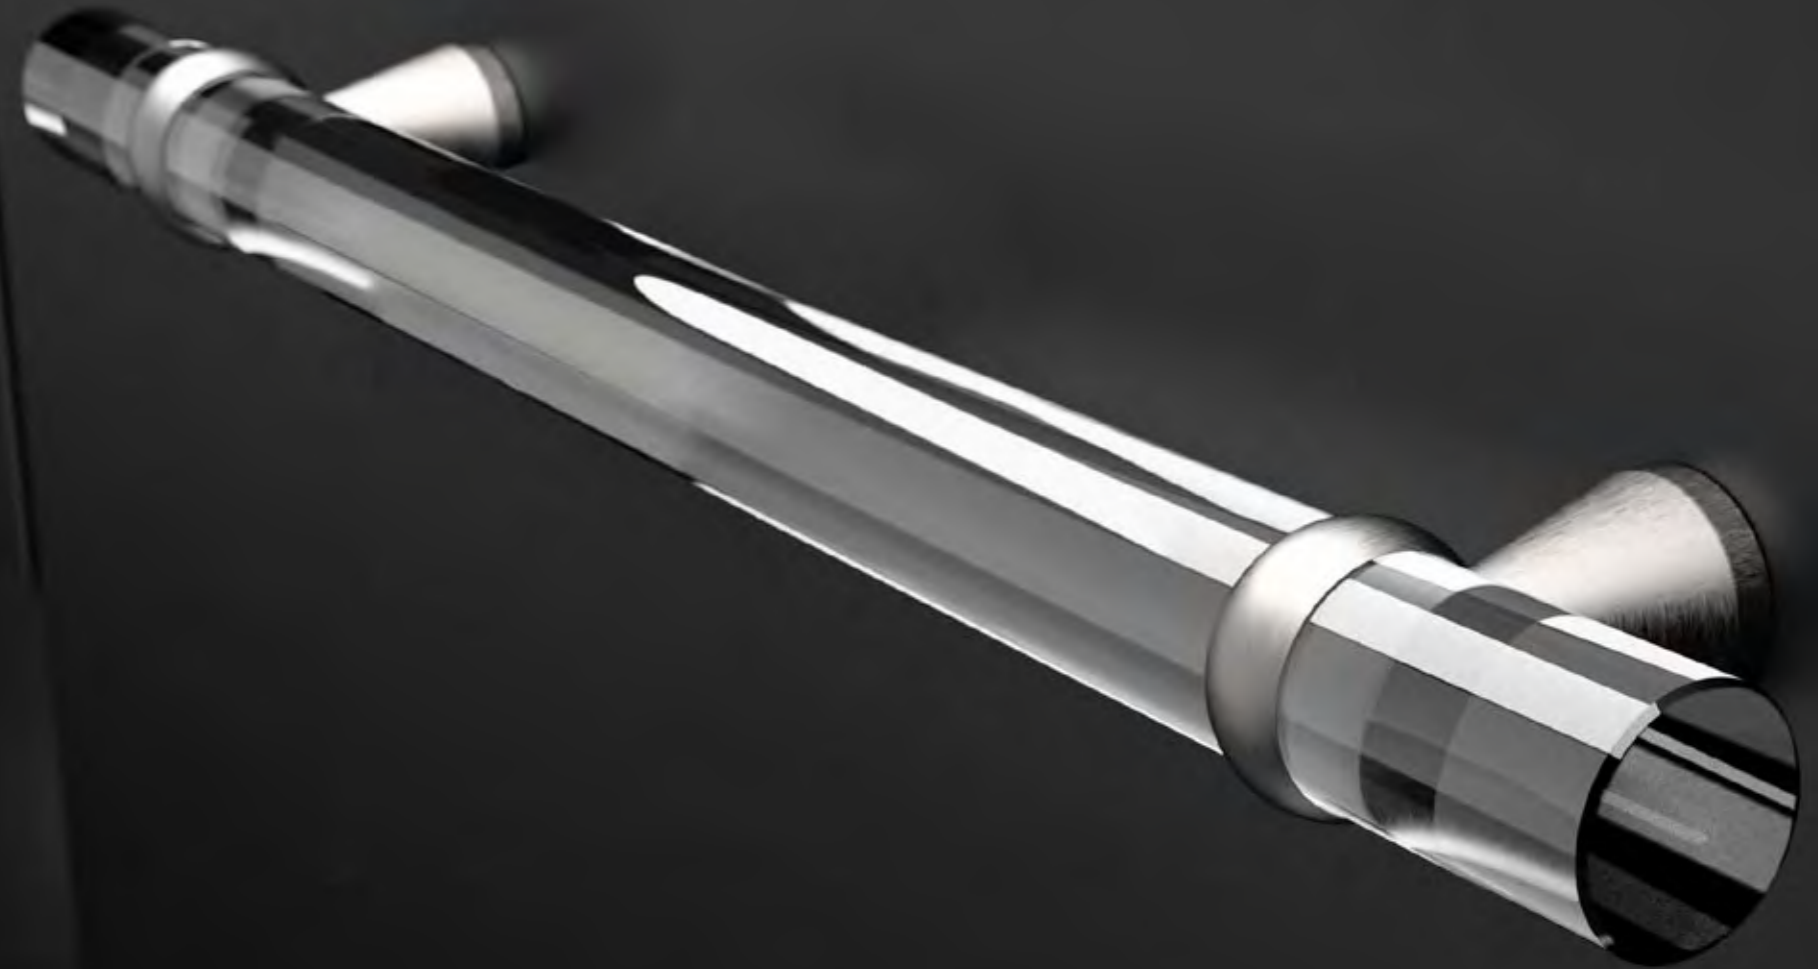

M510T01F13CF128
Maniglia in cristallo trasparente. Montature in ottone nikel
spazzolato (L. 200 mm). (filettatura 4ma).
Clear crystal furniture handle.
Brushed nickel brass bases (L. 200 mm).
(thread M4).