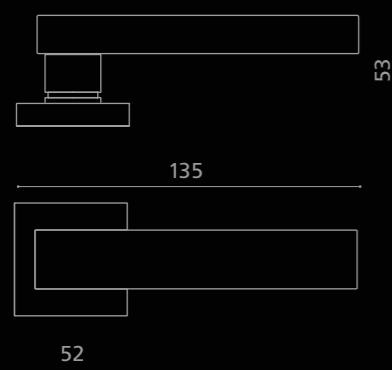

Fori chiave disponibili / Available key holes