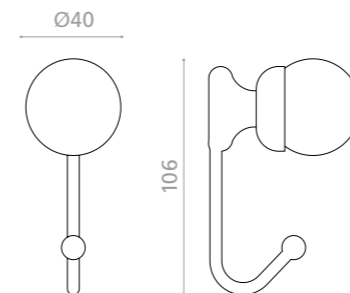

TORCÉ Coat - P701

Florence Glass
ATELIER

SFERA Coat - P707

GEO Coat - P708

Florence Glass
ATELIER