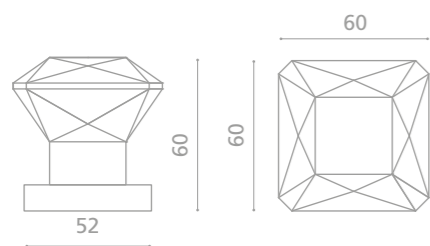

DIAMOND Q

Cristallo
DE' MEDICI
Pb 24%

Fori chiave disponibili / Available key holes

DIAMONDQT01F1OP9PT
Pomolo per porta girevole in cristallo trasparente,
molato a mano con mole a pietra.
Montatura in ottone lucido con bocchetta patent.
*Hand bevelled in stone, clear crystal revolving door knob.
Polished brass base with patent key hole.*