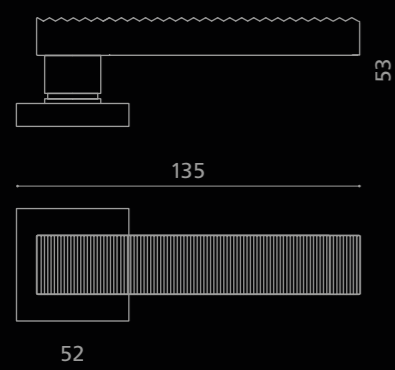

KOS Home

Cristallo
DE' MEDICI®
Pb 24%

Fori chiave disponibili / Available key holes

PATENT

YALE

WC

KOSHT30F30OP9PT
Maniglia in cristallo opale nero 24% Pb,
molato a mano con mole a pietra.
Montatura in ottone nero opaco con bocchetta patent.
Hand bevelled in stone, 24%Pb opal black crystal door
handle. Black mat brass base with patent key hole.