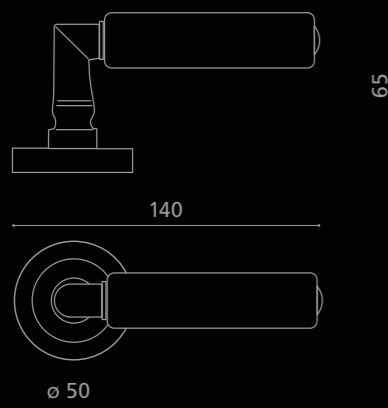

KIKKA

Cuoio