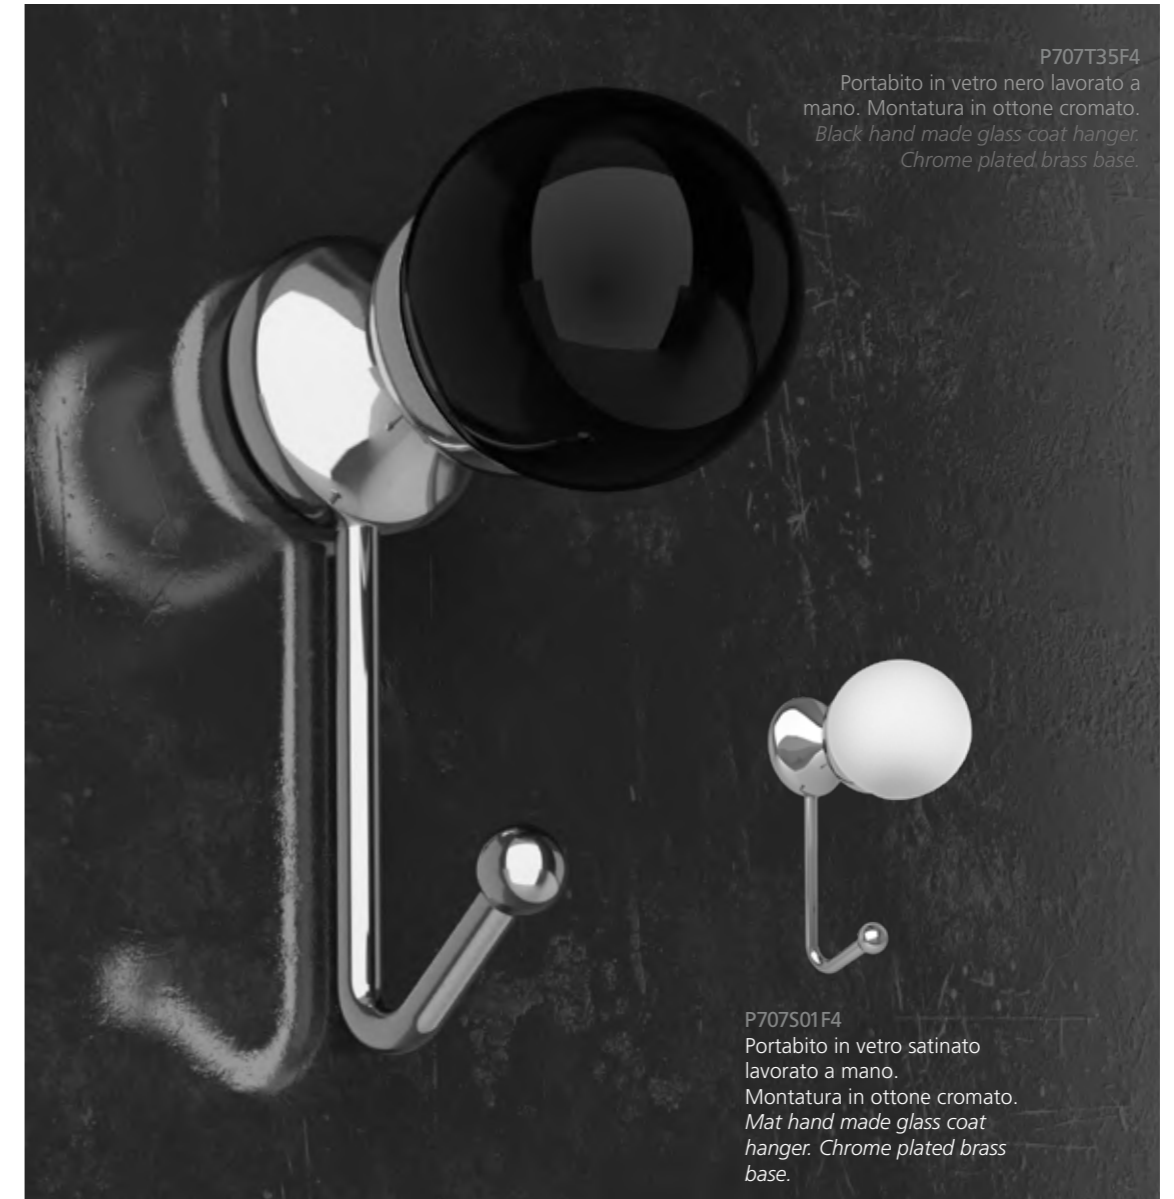

SFERA Coat - P707

GEO Coat - P708

Florence Glass
ATELIER

P707T35F4
Portabito in vetro nero lavorato a mano. Montatura in ottone cromato.
Black hand made glass coat hanger. Chrome plated brass base.

P707S01F4
Portabito in vetro satinato lavorato a mano.
Montatura in ottone cromato.
Mat hand made glass coat hanger. Chrome plated brass base.