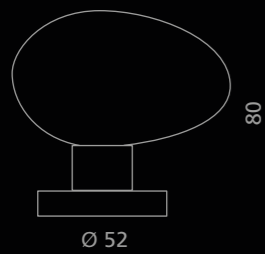

OVOLS01F4OP2PT

Pomolo per porta girevole in cristallo satinato 24% Pb, molato a mano con mole a pietra.
Montatura in ottone cromato con bocchetta patent.
*Hand bevelled in stone, 24%Pb mat crystal revolving door knob.
Chrome plated brass base with patent key hole.*