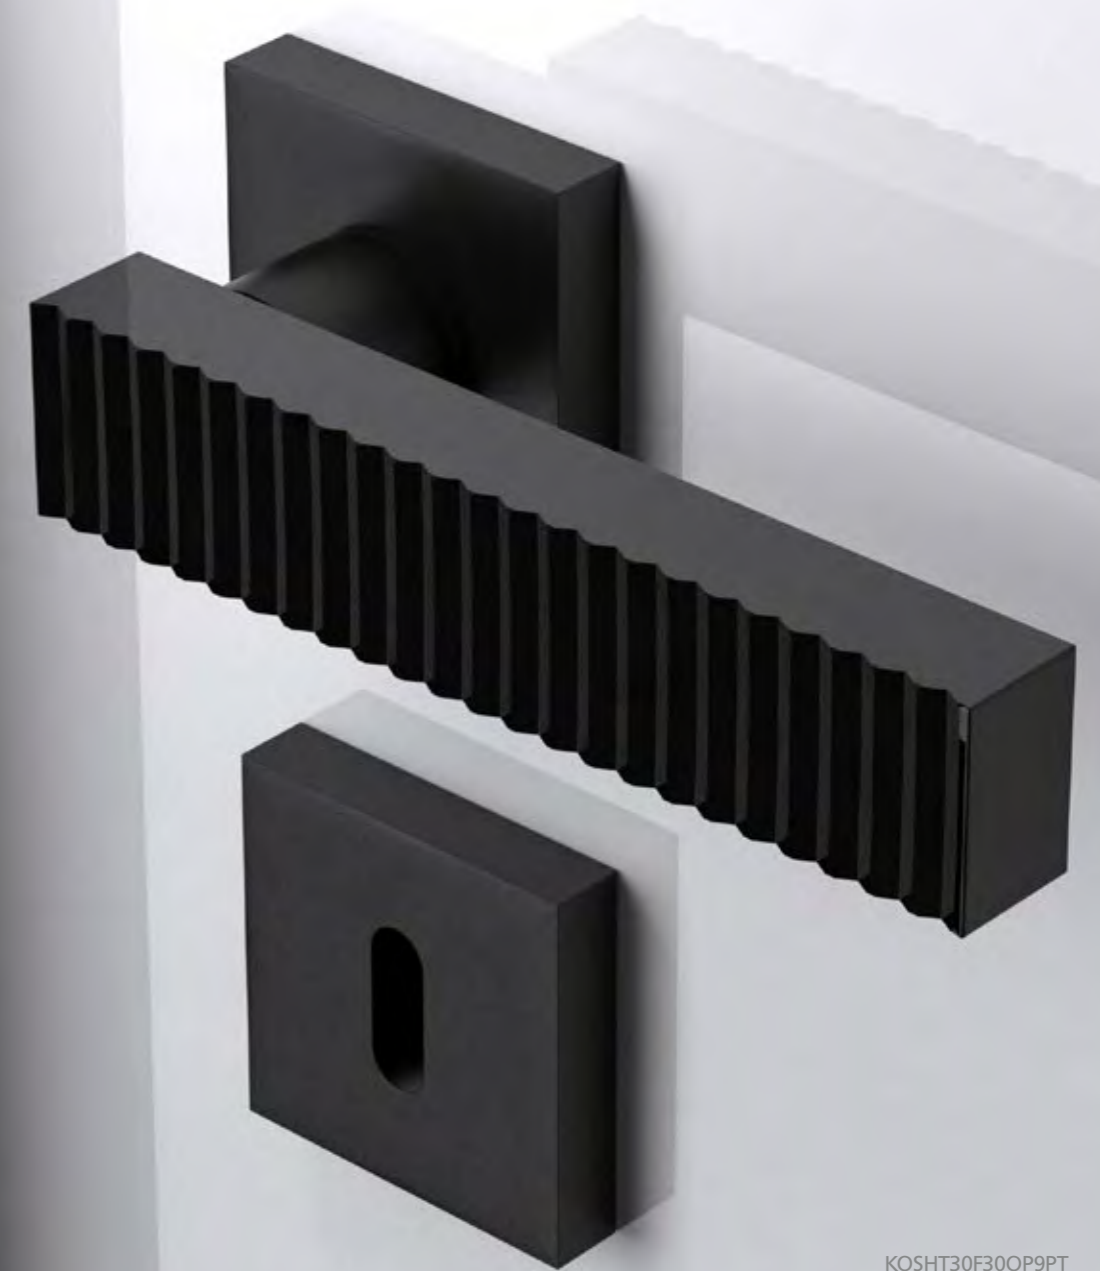

KOS Home

Cristallo
DE' MEDICI®
Pb 24%

Fori chiave disponibili / Available key holes

PATENT

YALE

WC

KOSHT30F30OP9PT
Maniglia in cristallo opale nero 24% Pb,
molato a mano con mole a pietra.
Montatura in ottone nero opaco con bocchetta patent.
Hand bevelled in stone, 24%Pb opal black crystal door
handle. Black mat brass base with patent key hole.