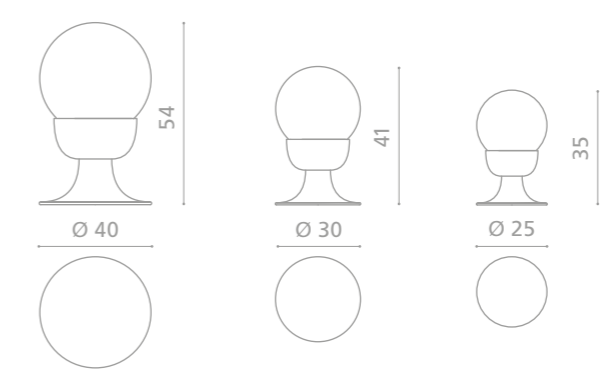

SFERA P907

MURANO Knob