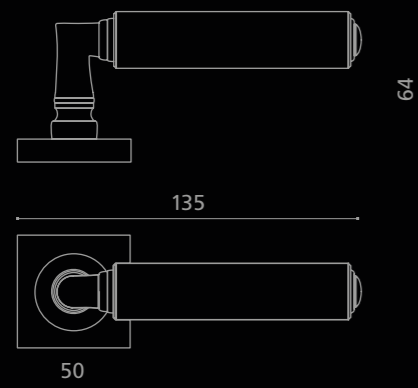

Fori chiave disponibili / Available key holes

CUBE Marble

Marmo
CARRARA

CUBEMRBF30OP9PT
Maniglia in marmo nero Marquinia.
Montatura in ottone nero opaco con bocchetta patent.
*Black Marquinia marble door handle.
Black mat brass base with patent key hole*