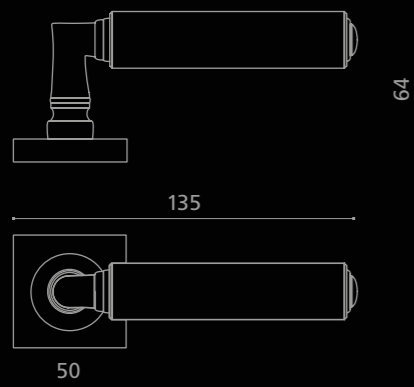

CUBE

Cristallo
DE' MEDICI
Pb 24%