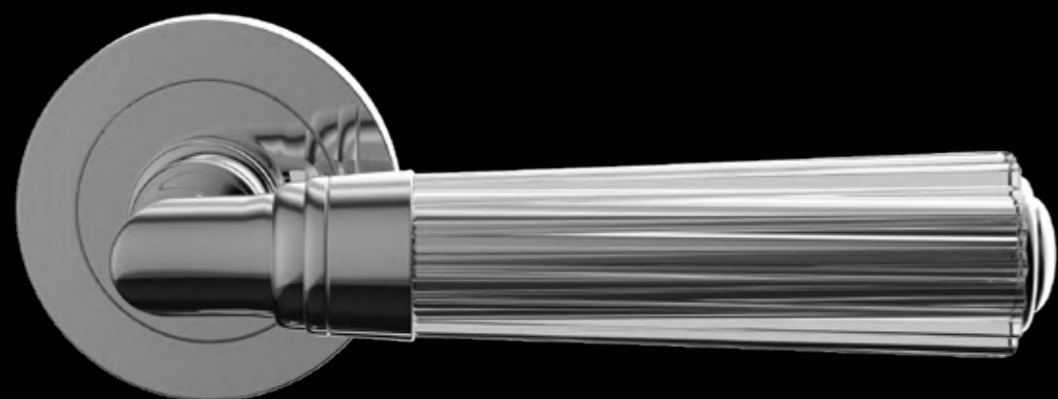

ELKA Rigata

Cristallo
DE' MEDICI®
Pb 24%

ELKART01F4OP2
Maniglia in cristallo trasparente 24% Pb, molato a mano con mole a pietra.
Montatura in ottone cromato.
*Hand bevelled in stone, 24%Pb clear crystal door handle.
Chrome plated brass base.*

ELKARS01F4OP2
Maniglia in cristallo satinato 24% Pb, molato a mano con mole a pietra. Montatura in ottone cromato.
*Hand bevelled in stone, 24%Pb mat crystal door handle.
Chrome plated brass base.*

ELKART05F1OP2
Maniglia in cristallo colore ambra 24% Pb, molato a mano con mole a pietra. Montatura in ottone lucido.
*Hand bevelled in stone, 24%Pb amber colour crystal door handle.
Polished brass base.*

Fori chiave disponibili / Available key holes