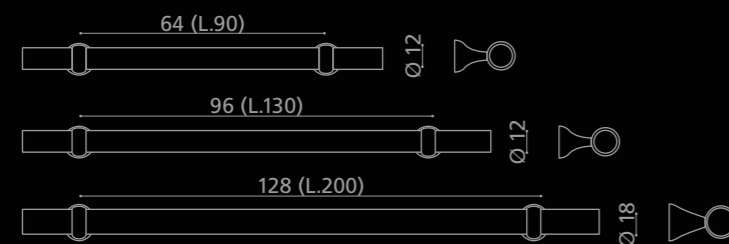

M510T01F13CF128
Maniglia in cristallo trasparente. Montature in ottone nikel
spazzolato (L. 200 mm). (filettatura 4ma).
Clear crystal furniture handle.
Brushed nickel brass bases (L. 200 mm).
(thread M4).