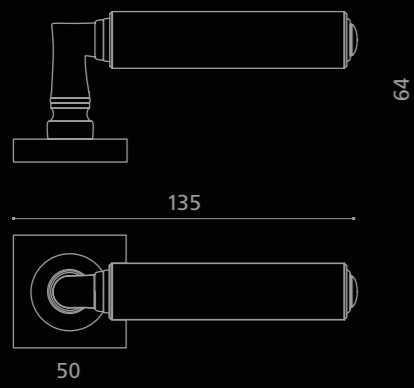

CUBE Leather

Fori chiave disponibili / Available key holes