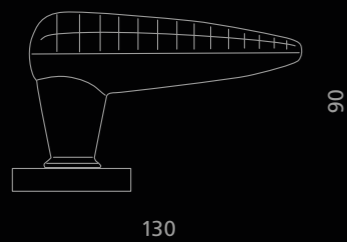

Chrome plated brass base with patent key hole.

ARIUS[®] 9
H O M E

LUXORHT01F1OP9PT

Maniglia in cristallo trasparente 24% Pb, molato a mano con mole a pietra. Montatura in ottone lucido con bocchetta patent.
Hand bevelled in stone, 24%Pb clear crystal door handle. Polished brass base with patent key hole.