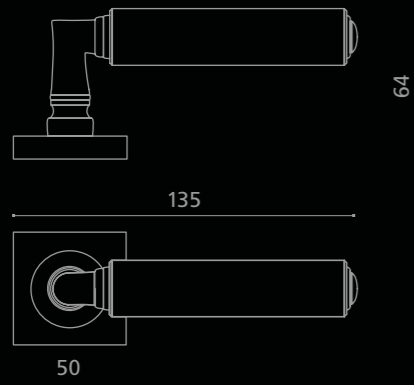

CUBE Leather

Fori chiave disponibili / Available key holes