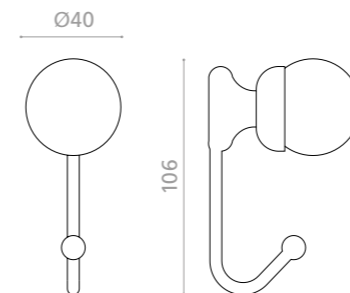

TORCÉ Coat - P701

Florence Glass
ATELIER

SFERA Coat - P707

GEO Coat - P708

Florence Glass
ATELIER