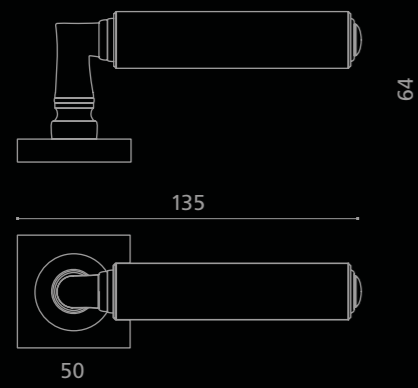

CUBE Leather

Fori chiave disponibili / Available key holes