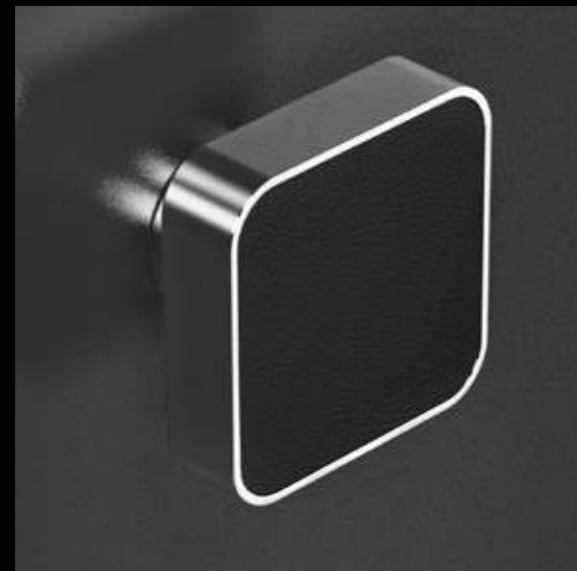

CUOIO

CUOIOQBKF430X30
Pomolo per mobile in cuoio nero.
Montatura in ottone cromato. (filettatura 4ma).
*Black leather furniture knob.
Chrome plated brass base. (thread M4).*