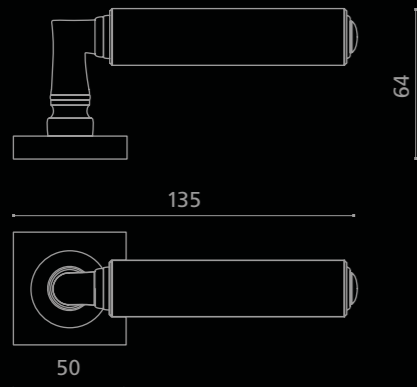

CUBE Cuoio

Fori chiave disponibili / Available key holes

PATENT

YALE

WC