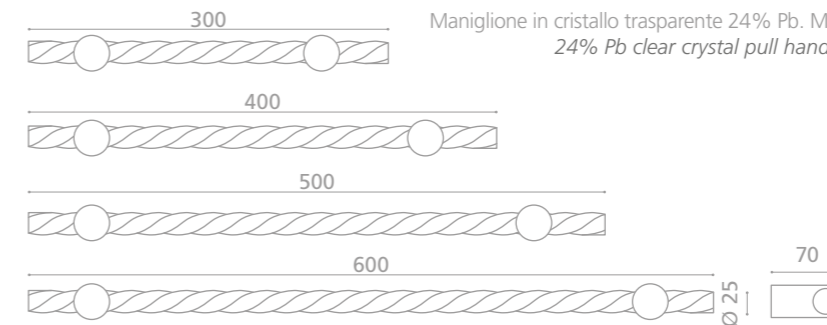

PROFILI

Cristallo
DE'MEDICI®
Pb 24%

TORCÉ

Cristallo
DE'MEDICI®
Pb 24%