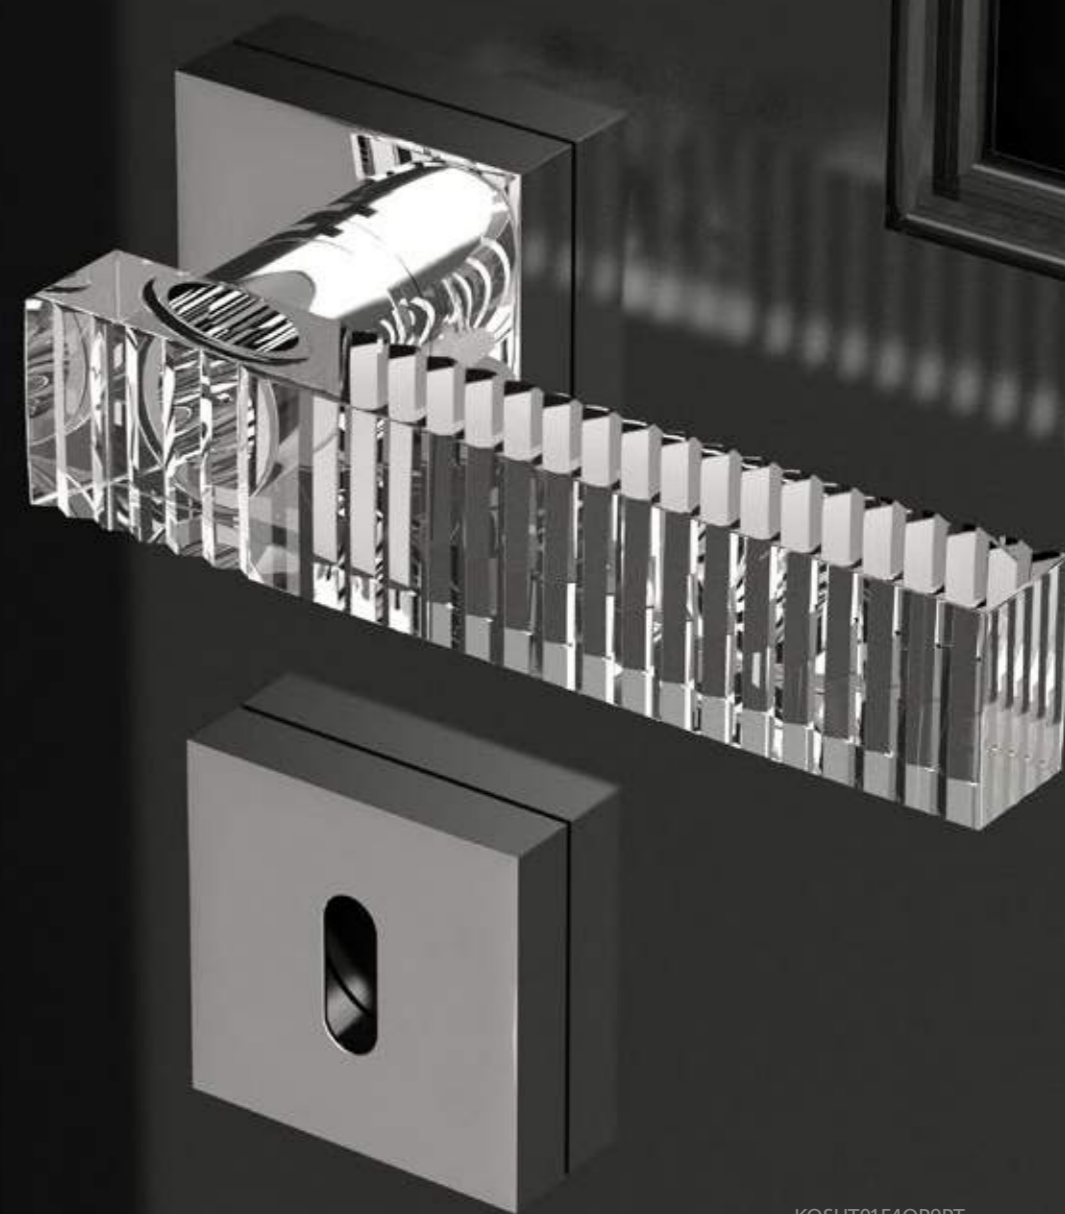

KOSHT01F4OP9PT
Maniglia in cristallo trasparente 24% Pb, molato a mano con mole a pietra.
Montatura in ottone cromato con bocchetta patent.
*Hand bevelled in stone, 24%Pb clear crystal door handle.
Chrome plated brass base with patent key hole.*