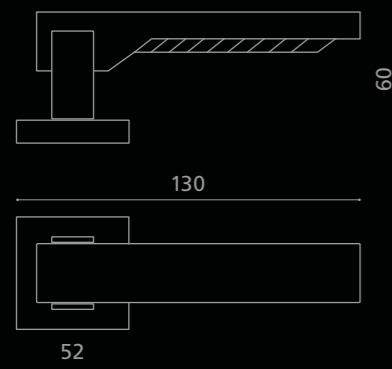

Fori chiave disponibili / Available key holes

WINDT01F4OP2
Maniglia in cristallo trasparente 24% Pb, molato a mano con mole a pietra.
Montatura in ottone cromato.
*Hand bevelled in stone, 24%Pb clear crystal door handle.
Chrome plated brass base.*

Fori chiave disponibili / Available key holes