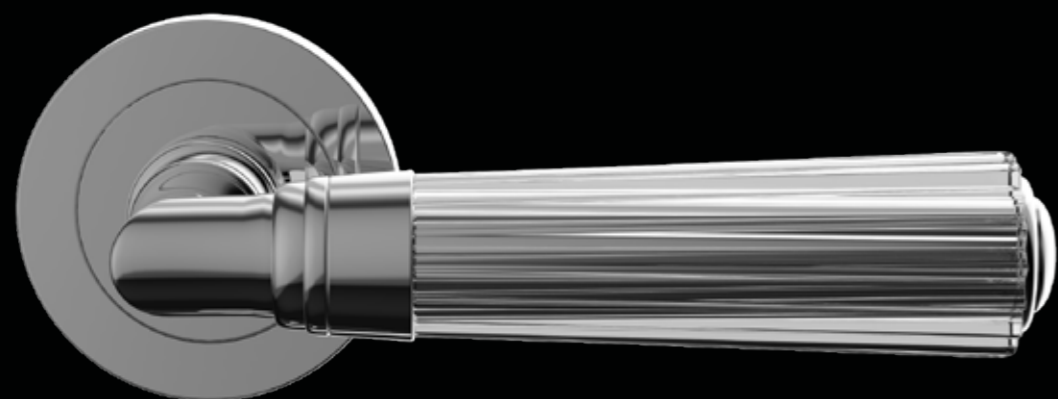

ELKA Rigata

Cristallo
DE' MEDICI
Pb 24%

ELKART01F4OP2
Maniglia in cristallo trasparente 24% Pb, molato a mano con mole a pietra.
Montatura in ottone cromato.
Hand bevelled in stone, 24%Pb clear crystal door handle.
Chrome plated brass base.

ELKARS01F4OP2
Maniglia in cristallo satinato 24% Pb, molato a mano con mole a pietra. Montatura in ottone cromato.
Hand bevelled in stone, 24%Pb mat crystal door handle.
Chrome plated brass base.

ELKART05F1OP2
Maniglia in cristallo colore ambra 24% Pb, molato a mano con mole a pietra. Montatura in ottone lucido.
Hand bevelled in stone, 24%Pb amber colour crystal door handle.
Polished brass base.

Fori chiave disponibili / Available key holes