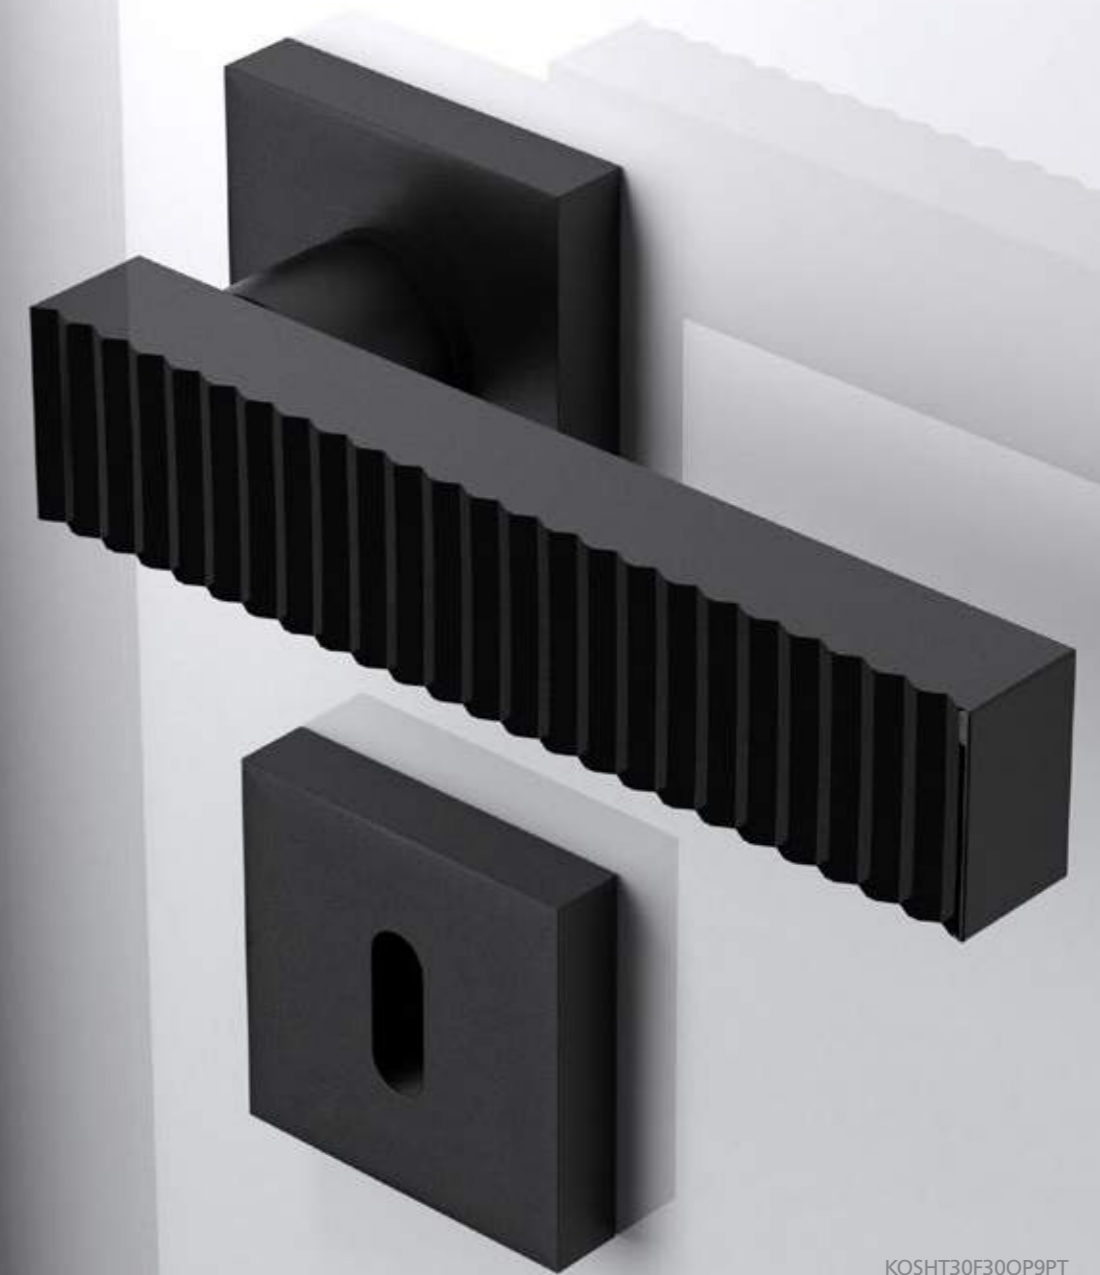

KOS Home

Cristallo
DE' MEDICI®
Pb 24%

Fori chiave disponibili / Available key holes

PATENT

YALE

WC

KOSHT30F30OP9PT
Maniglia in cristallo opale nero 24% Pb,
molato a mano con mole a pietra.
Montatura in ottone nero opaco con bocchetta patent.
Hand bevelled in stone, 24%Pb opal black crystal door
handle. Black mat brass base with patent key hole.