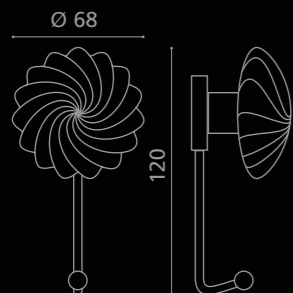

TORCÉ Coat - P701

Florence Glass
ATELIER

SFERA Coat - P707

GEO Coat - P708

Florence Glass
ATELIER