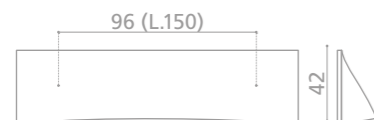

FOGLIAFRCF96
Maniglia in metallo con foglia rame 3d (L. 150 mm)
(filettatura 4ma).
*Metal furniture handle with copper leaf 3d (L. 150 mm)
(thread M4).*