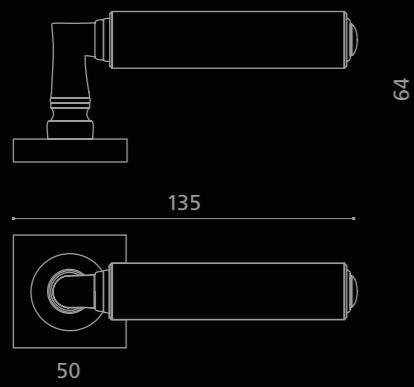

CUBE

Cristallo
DE' MEDICI®
Pb 24%