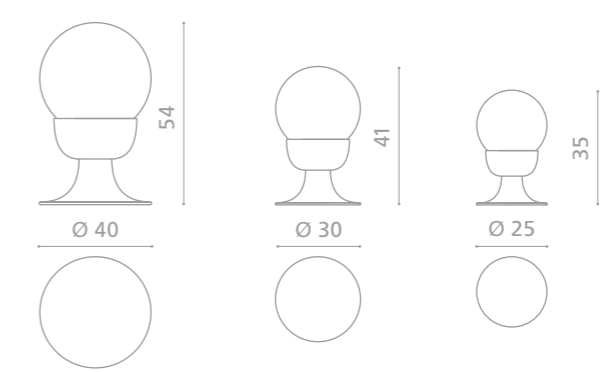

SFERA P907

MURANO Knob