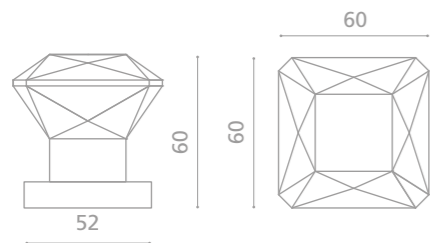

DIAMOND Q

Cristallo
DE' MEDICI
Pb 24%

Fori chiave disponibili / Available key holes

DIAMONDQT01F1OP9PT
Pomolo per porta girevole in cristallo trasparente,
molato a mano con mole a pietra.
Montatura in ottone lucido con bocchetta patent.
*Hand bevelled in stone, clear crystal revolving door knob.
Polished brass base with patent key hole.*