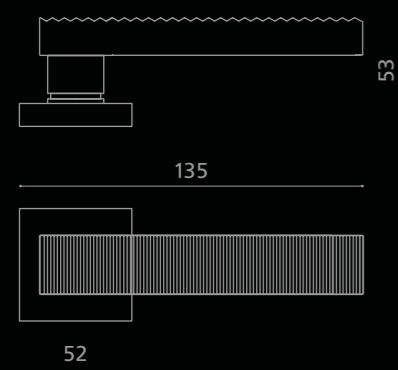

KOS Home

Cristallo
DE' MEDICI®
Pb 24%

Fori chiave disponibili / Available key holes

PATENT

YALE

WC

KOSHT30F30OP9PT
Maniglia in cristallo opale nero 24% Pb,
molato a mano con mole a pietra.
Montatura in ottone nero opaco con bocchetta patent.
Hand bevelled in stone, 24%Pb opal black crystal door
handle. Black mat brass base with patent key hole.