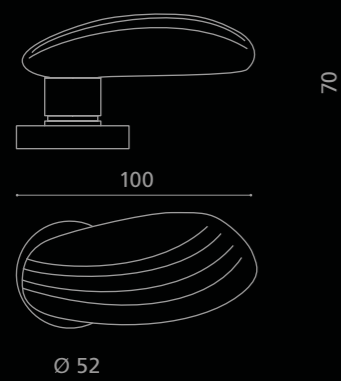

GOLF

Cristallo
DE' MEDICI®
Pb 24%

GOLFT01F4OP2
Maniglia in cristallo trasparente 24% Pb, molato a mano con mole a pietra.
Montatura in ottone cromato.
*Hand bevelled in stone, 24%Pb clear crystal door handle.
Chrome plated brass base.*

GOLFS01F4OP2
Maniglia in cristallo satinato 24% Pb, molato a mano con mole a pietra. Montatura in ottone cromato.
*Hand bevelled in stone, 24%Pb mat crystal door handle.
Chrome plated brass base.*

Fori chiave disponibili / Available key holes

GOLFT05F1OP2PT
Maniglia in cristallo colore ambra 24% Pb, molato a mano con mole a pietra. Montatura in ottone lucido con bocchetta patent.
*Hand bevelled in stone, 24%Pb amber colour crystal door handle.
Polished brass base with patent key hole.*