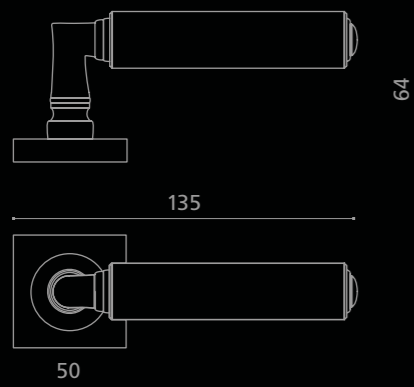

CUBE

Cristallo
DE' MEDICI®
Pb 24%

Fori chiave disponibili / Available key holes