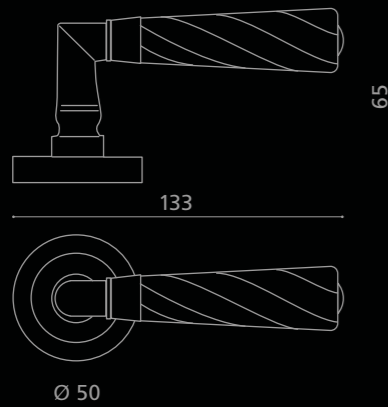

ELKATT05F1OP2
Maniglia in cristallo colore ambra 24% Pb, molato a mano con mole a pietra. Montatura in ottone lucido.
Hand bevelled in stone, 24%Pb amber colour crystal door handle.
Polished brass base.