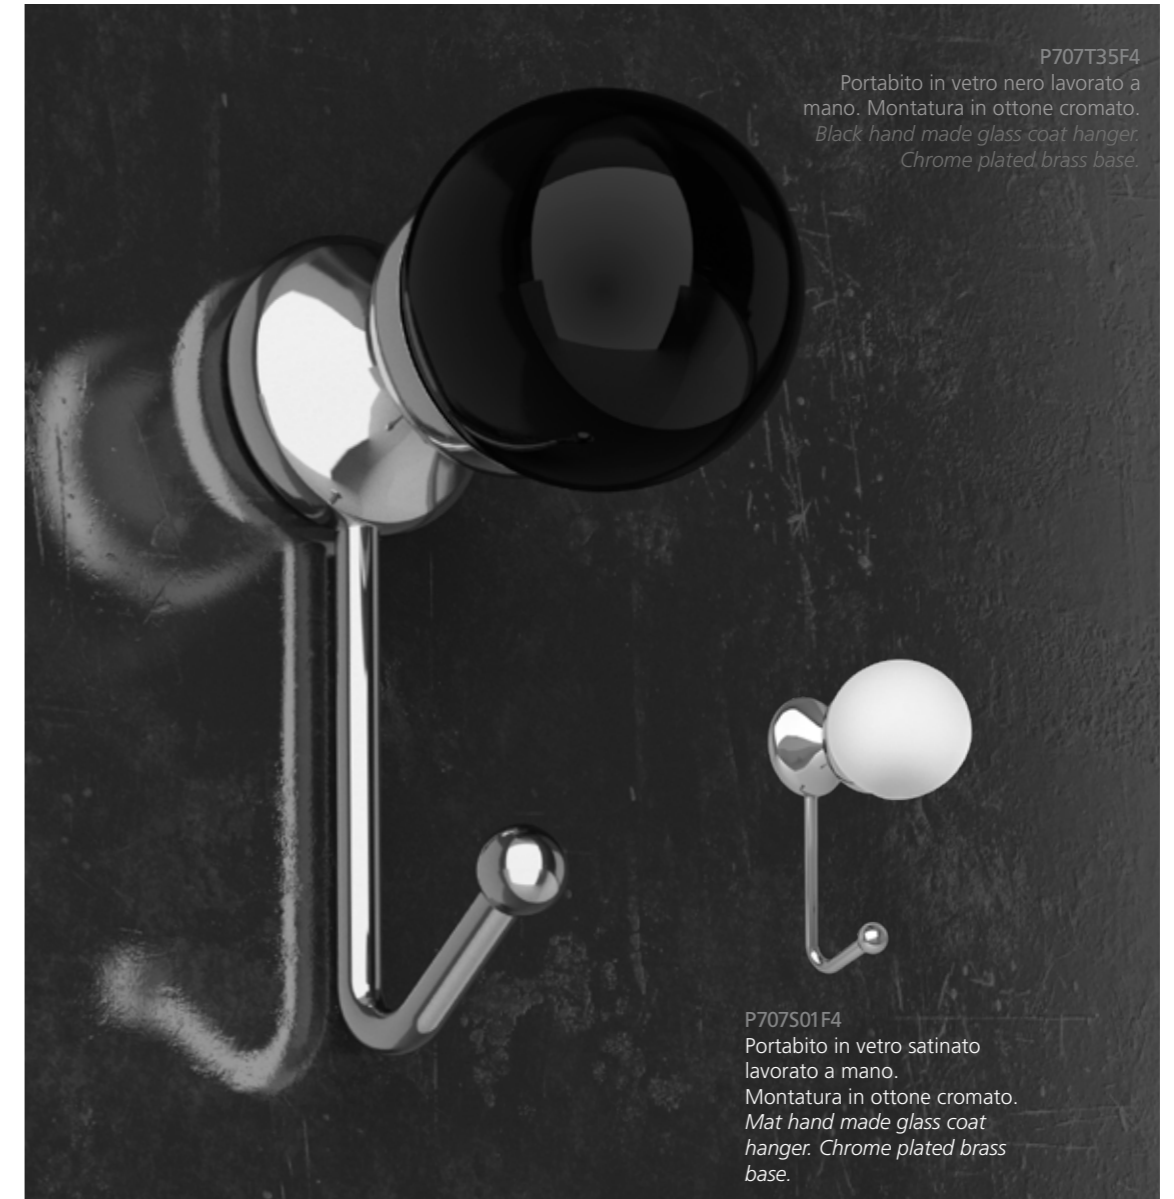

SFERA Coat - P707

GEO Coat - P708

Florence Glass
ATELIER

P707T35F4
Portabito in vetro nero lavorato a mano. Montatura in ottone cromato.
Black hand made glass coat hanger. Chrome plated brass base.

P707S01F4
Portabito in vetro satinato lavorato a mano.
Montatura in ottone cromato.
Mat hand made glass coat hanger. Chrome plated brass base.