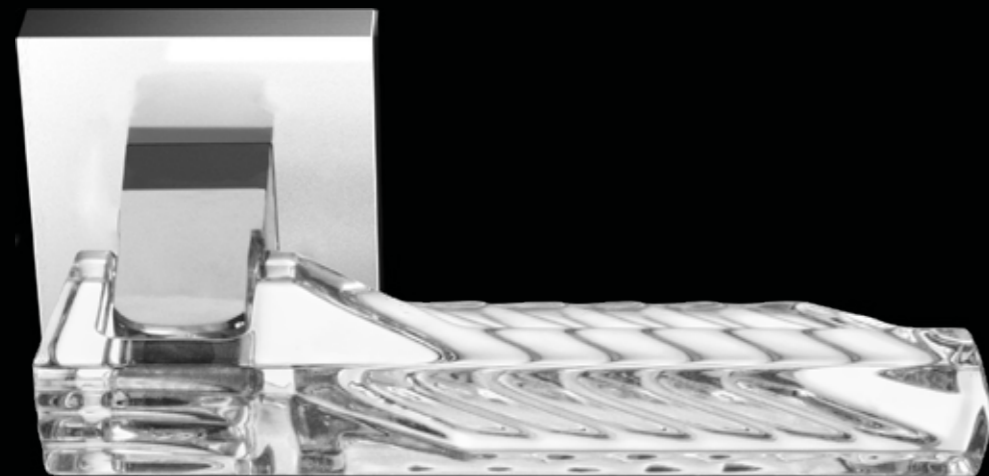

ARKADHT01F4OP9  
Maniglia in cristallo trasparente 24% Pb, molato a mano con mole a pietra.  
Montatura in ottone cromato.  
*Hand bevelled in stone, 24%Pb clear crystal door handle.  
Chrome plated brass base.*