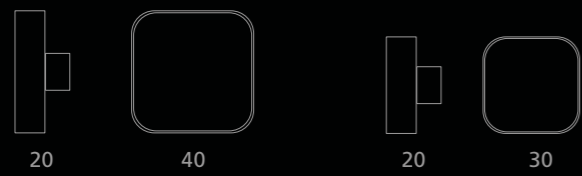

CUOIOQBKF340X40
Pomolo per mobile in cuoio nero.
Montatura in ottone dorato. (filettatura 4ma).
*Black leather furniture knob.
Gold plated brass base. (thread M4).*