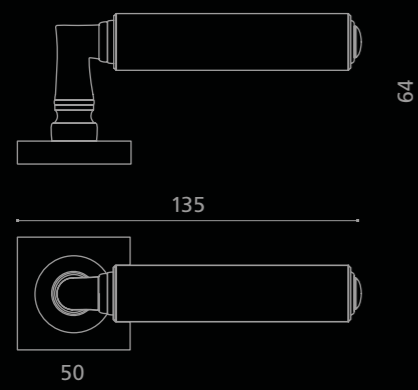

CUBE Marble

Marmo
CARRARA

Fori chiave disponibili / Available key holes