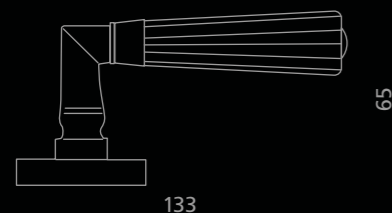

ELKART05F1OP2
Maniglia in cristallo colore ambra 24% Pb, molato a mano con mole a pietra. Montatura in ottone lucido.
Hand bevelled in stone, 24%Pb amber colour crystal door handle.
Polished brass base.