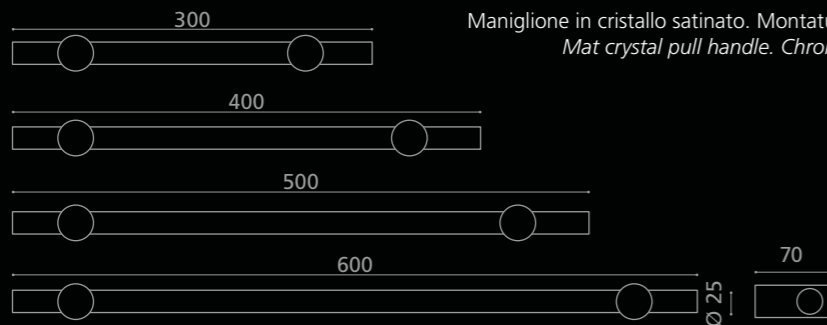

# PROFILI

Cristallo  
DE'MEDICI®  
Pb 24%

PF40T01F1  
Maniglione in cristallo trasparente. Montature in ottone lucido (L. 400 mm).  
Clear crystal pull handle. Polished brass bases (L. 400 mm).

PF40S01F4  
Maniglione in cristallo satinato. Montature in ottone cromato (L. 400 mm).  
Mat crystal pull handle. Chrome plated brass bases (L. 400 mm).