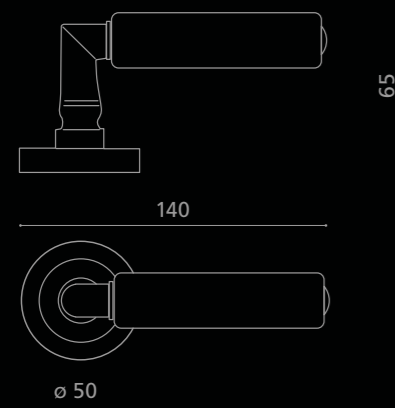

KIKKA Marble

Marmo
CARRARA