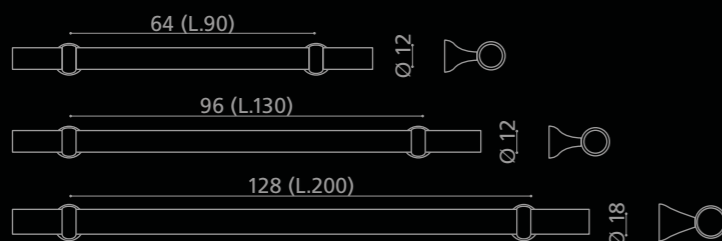

M510T01F13CF128
Maniglia in cristallo trasparente. Montature in ottone nikel
spazzolato (L. 200 mm). (filettatura 4ma).
Clear crystal furniture handle.
Brushed nikel brass bases (L. 200 mm).
(thread M4).